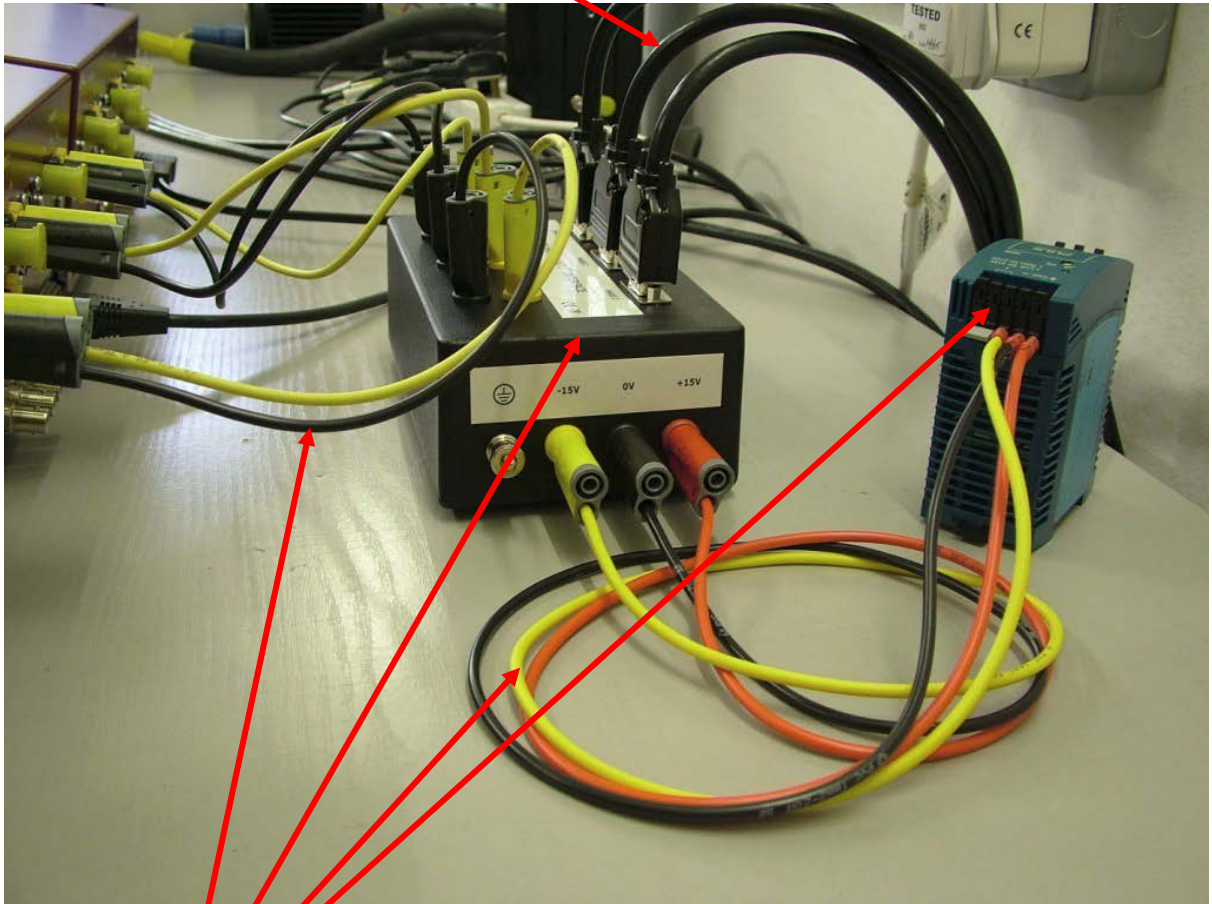

N4L Newtons4th Ltd

**LEM to Interface System Cable
9 Pin D-Type to 9 Pin D-Type Connection Cable (3m) 1 Phase**

**LEM Interface System (3 Ph)
LEM Interface Box with PSU and Cables to PPA**